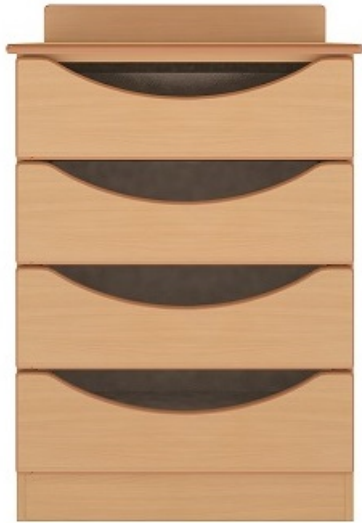

Product ref: BRDC2

Oxford Dementia Range - Four Drawer Small Chest

From: £142.3

Quantity	Price
1 - 4	£152.5
5 - 9	£146.2
10 -	£142.3

Description

This chest of drawers is designed specifically for those suffering with dementia. The open cut-out on each drawer provides a key opportunity to see and feel what is inside, which can often help to reduce anxiety and access confusion.

These pieces are hand-finished with melamine faces to aid easy-cleaning and hygiene. Manufactured specifically for severe contract use, joints are glued, screwed and doweled for the utmost in strength and build quality. Available in a range of wood effect colours, as well as the option for white contrast door and drawer fronts.

Dimensions:
Width: 605mm
Depth: 460mm
Height: 890mm

Url: <https://www.alpha-furnishing.com/product/dementia-range-four-drawer-small-chest/>