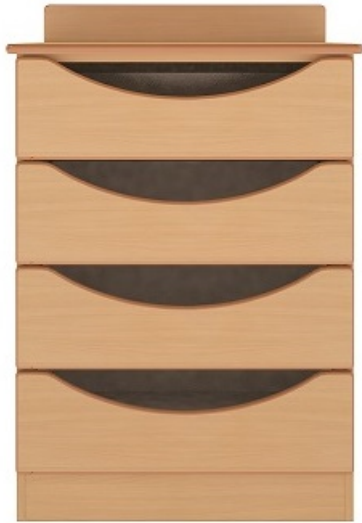

Product ref: BRDC2

## Oxford Dementia Range - Four Drawer Small Chest

From: £173

Quantity	Price
1 - 10	£188
10 - 19	£180
20 -	£173

### Description

This chest of drawers is designed specifically for those living with dementia. The open cut-out on each drawer provides a key opportunity to see and feel what is inside, which can often help to reduce anxiety and access confusion.

Dimensions:  
Width: 605mm  
Depth: 460mm  
Height: 890mm

**Url:** <https://www.alpha-furnishing.com/product/dementia-range-four-drawer-small-chest/>