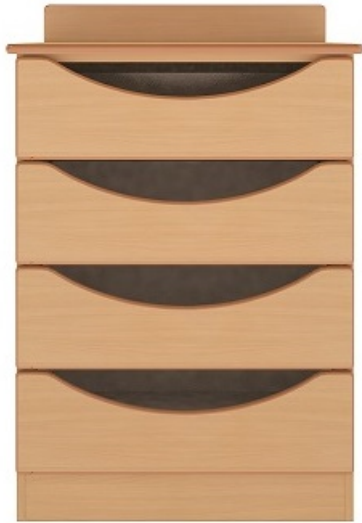

Product ref: BRDC2

Oxford Dementia Range - Four Drawer Small Chest

From: £166.60

Quantity	Price
1 - 10	£176.10
10 -	£166.60

Description

This chest of drawers is designed specifically for those suffering with dementia. The open cut-out on each drawer provides a key opportunity to see and feel what is inside, which can often help to reduce anxiety and access confusion.

These pieces are hand-finished with melamine faces to aid easy-cleaning and hygiene. Manufactured specifically for severe contract use, joints are glued, screwed and doweled for the utmost in strength and build quality. Available in a range of wood effect colours, as well as the option for white contrast door and drawer fronts.

Dimensions:
Width: 605mm
Depth: 460mm
Height: 890mm

Url: <https://www.alpha-furnishing.com/product/dementia-range-four-drawer-small-chest/>