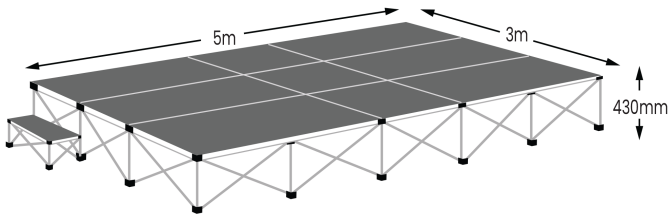

Product ref: GOPUSC

Gopak Ultralight Staging Package C - 15sqm

From: £5627

Quantity	Price
-	£0

Description

Ultralight is a modular staging system constructed from aluminium with a lightweight core. This package includes everything you need to assemble a stage and create an area of 15m² or 5m x 3m.

GOPUSC Includes:

- 6 x 2m x 1m decks and risers with risers in a height of 600mm
- 3 x 1m x 1m decks and risers with risers in a height of 600mm
- 2 x 1m x 0.52m decks and risers with one riser in a height of 200mm and one riser in a height of 400mm (to create steps which are attached to the main stage using the four riser clamps supplied)
- As with all orders for staging packages, a 5mm Allen key is included to enable you to secure the stage decks and risers together.

Product Details:

- The stage deck is available in corded carpet, black vinyl, or for high impact areas a heavy duty black vinyl.
- Simple assembly with Allen key
- Formed with lightweight but extremely durable components
- Clever concertina folding design
- Use in conjunction with other staging components to create multiple configurations
- Stage Deck weight 4.5kg to 12.7kg each
- Stage Riser weight 1.5kg to 7kg each
- Can be handled by one person although a two person lift is recommended
- Tested to 1000kg m² even load distribution
- Point load testing to 180kg
- GS Approved construction