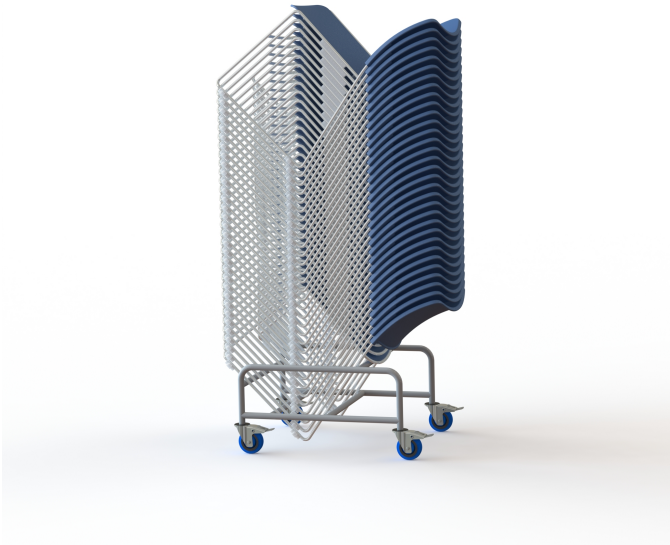

Product ref: OD8

Dolley for SB4M High Stacking Chair

From: £249

Quantity	Price
1 -	£165

Description

Stacking Dolley suitable for our high density stacking chair, SB4M.
Total height of stack: 1800mm
Total footprint (loaded) 1240mm x 570mm
Suitable for model number: SB4M (stacks 32)

Url: <https://www.alpha-furnishing.com/product/dolley-for-sb4s-high-stacking-chair/>

Additional information

Length: 1240mm

Height: 1800mm